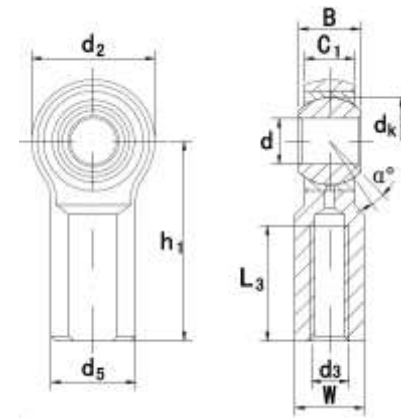

### Rod Ends JF,JF..S

- Rod body with right or left-hand female thread.
- Outer race lined with bronze liner.
- Surface of rod body zinc plated.
- In inch dimension series.

| Part No. | Dimensions mm |          |       |       |       |       |        |           |       |       |        | load ratings KN | weight kg |
|----------|---------------|----------|-------|-------|-------|-------|--------|-----------|-------|-------|--------|-----------------|-----------|
|          | d             | d3<br>2B | B     | C1    | d5    | d2    | h1     | L3<br>min | dK    | W     | a<br>≈ |                 |           |
| JF2*     | 3.175         | 6-32     | 6.35  | 4.75  | 7.92  | 12.70 | 20.62  | 11.10     | 7.92  | 6.35  | 8      | 5.344           | 0.009     |
| JF3*     | 4.826         | 10-32    | 7.92  | 6.35  | 10.31 | 15.88 | 26.97  | 14.27     | 11.10 | 7.92  | 6.5    | 6.805           | 0.017     |
| JF4*     | 6.350         | 1/4-28   | 9.53  | 7.14  | 11.91 | 19.05 | 33.32  | 19.05     | 12.70 | 9.53  | 8      | 11.297          | 0.027     |
| JF5*     | 7.938         | 5/16-24  | 11.10 | 8.74  | 12.70 | 22.23 | 34.93  | 19.05     | 15.88 | 11.10 | 7      | 13.934          | 0.042     |
| JF6      | 9.525         | 3/8-24   | 12.70 | 10.31 | 17.45 | 25.40 | 41.28  | 23.80     | 18.26 | 14.27 | 6      | 17.416          | 0.069     |
| JF7      | 11.113        | 7/16-20  | 14.27 | 11.10 | 19.05 | 28.58 | 46.02  | 26.97     | 20.62 | 15.88 | 7      | 18.759          | 0.090     |
| JF8      | 12.70         | 1/2-20   | 15.88 | 12.70 | 22.23 | 33.32 | 53.98  | 30.15     | 23.80 | 19.05 | 6      | 29.624          | 0.149     |
| JF10     | 15.875        | 5/8-18   | 19.05 | 14.27 | 25.40 | 38.10 | 63.50  | 38.10     | 28.58 | 22.23 | 8      | 32.752          | 0.216     |
| JF12     | 19.05         | 3/4-16   | 22.23 | 17.45 | 28.58 | 44.45 | 73.03  | 44.45     | 33.32 | 25.40 | 7      | 51.237          | 0.328     |
| JF14     | 22.225        | 7/8-14   | 22.23 | 19.43 | 33.02 | 50.80 | 85.73  | 47.63     | 33.32 | 28.58 | 3.5    | 82.185          | 0.467     |
| JF14-1   | 22.225        | 7/8-14   | 22.23 | 17.45 | 33.32 | 50.80 | 88.90  | 46.02     | 33.32 | 30.15 | 6      | 101.601         | 0.467     |
| JF16     | 25.40         | 1 1/4-12 | 34.93 | 25.40 | 41.28 | 69.85 | 104.78 | 53.98     | 47.63 | 38.10 | 8.5    | 193.670         | 0.964     |
| JF16-1   | 25.40         | 1-14     | 34.93 | 25.40 | 41.28 | 69.85 | 104.78 | 53.98     | 47.63 | 38.10 | 8.5    | 193.670         | 1.093     |
| JF16-2   | 25.40         | 1-12     | 34.93 | 25.40 | 41.28 | 69.85 | 104.78 | 53.98     | 47.63 | 38.10 | 8.5    | 193.670         | 1.093     |